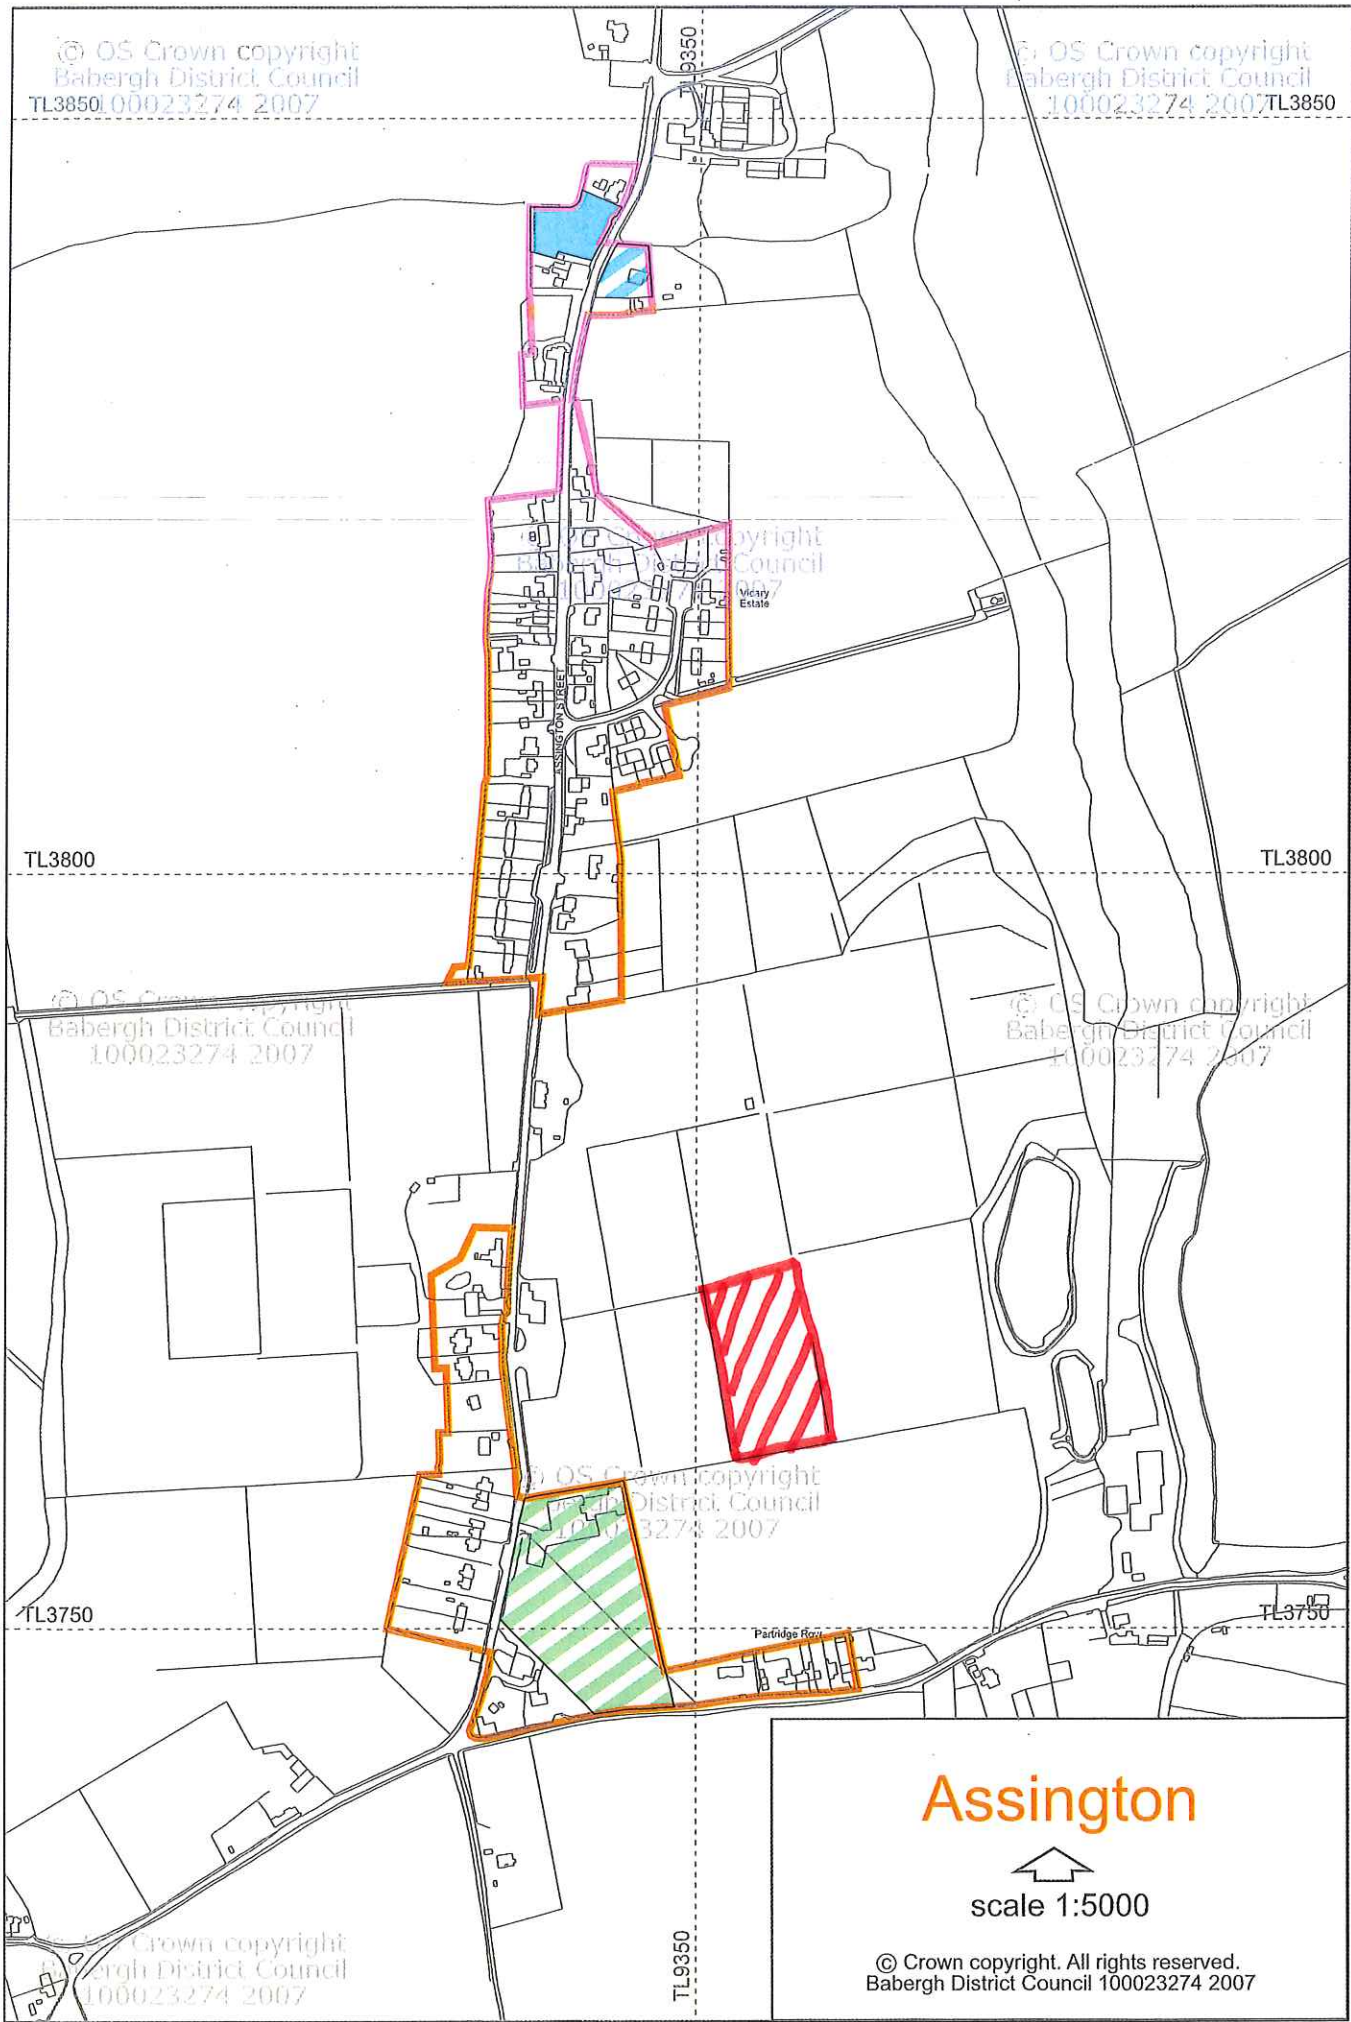

© OS Crown copyright  
Babergh District Council  
TL3850.00023274 2007

© OS Crown copyright  
Babergh District Council  
TL3850.00023274 2007

# Assington

scale 1:5000

© Crown copyright. All rights reserved.  
Babergh District Council 100023274 2007